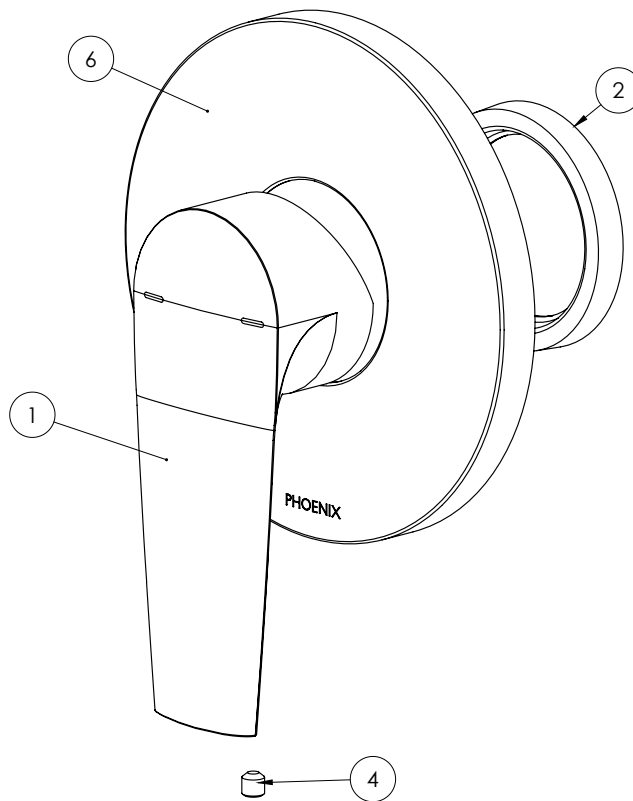

## SHOWER / WALL MIXER TRIM KIT ONLY

PRODUCT CODE:

151-7805-00

FINISH:

CHROME

WELS:

N/A

### PARTS LIST

1. MIXER HANDLE
2. WASHER
3. SCREW CAP
4. GRUB SCREW M5X5
5. DRESS PLATE