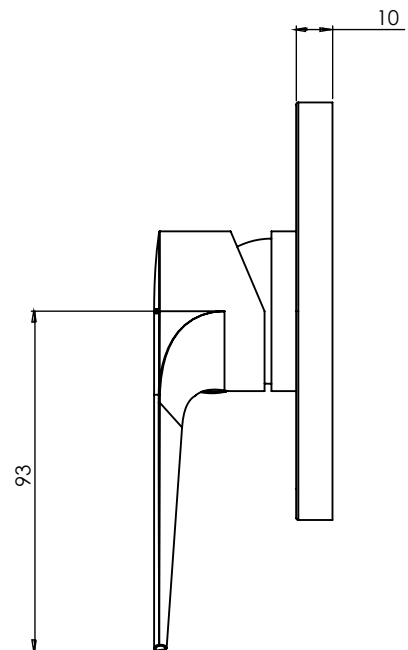

## SHOWER / WALL MIXER TRIM KIT ONLY

PRODUCT CODE: 151-7805-00  
FINISH: CHROME  
WELS: N/A

**INFORMATION:**

TEMPERATURE RATING: MIN 1° - MAX 75°  
PRESSURE RATING: MIN 150 kPa - MAX 500 kPa

AVAILABLE IN:

CHROME

FOR MORE INFORMATION VISIT  
[www.phoenixtapware.com.au](http://www.phoenixtapware.com.au)

PLEASE [CLICK HERE TO VIEW FULL WARRANTY](#)

While we aim to ensure the specifications shown are correct at time of printing, Phoenix Tapware reserves the right to make modifications without prior notice. Always use the physical product measurements for mark-ups and roughing-in as the line drawing shown may differ from the actual product over time. All measurements are shown in millimetres.