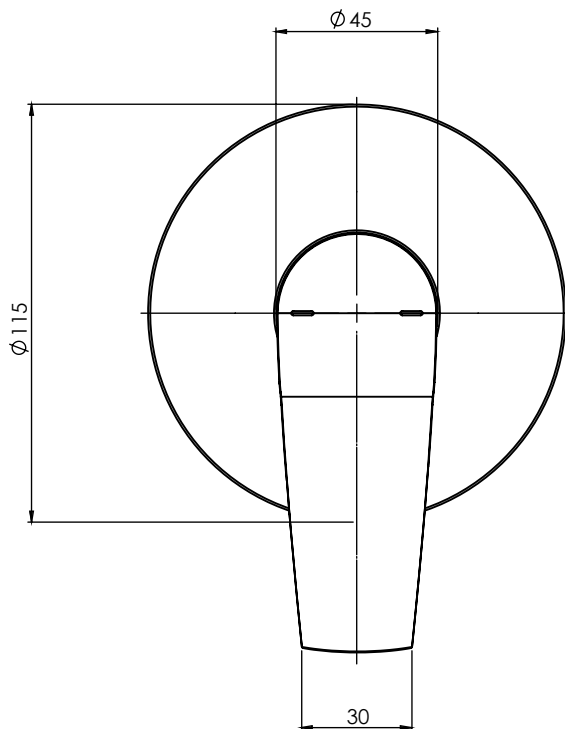

## SHOWER / WALL MIXER TRIM KIT ONLY

PRODUCT CODE: 151-7805-00  
FINISH: CHROME  
WELS: N/A

**INFORMATION:**

TEMPERATURE RATING: MIN 1° - MAX 75°  
PRESSURE RATING: MIN 150 kPa - MAX 500 kPa

AVAILABLE IN:

CHROME

FOR MORE INFORMATION VISIT  
[www.phoenixtapware.com.au](http://www.phoenixtapware.com.au)

PLEASE [CLICK HERE TO VIEW FULL WARRANTY](#)

While we aim to ensure the specifications shown are correct at time of printing, Phoenix Tapware reserves the right to make modifications without prior notice. Always use the physical product measurements for mark-ups and roughing-in as the line drawing shown may differ from the actual product over time. All measurements are shown in millimetres.